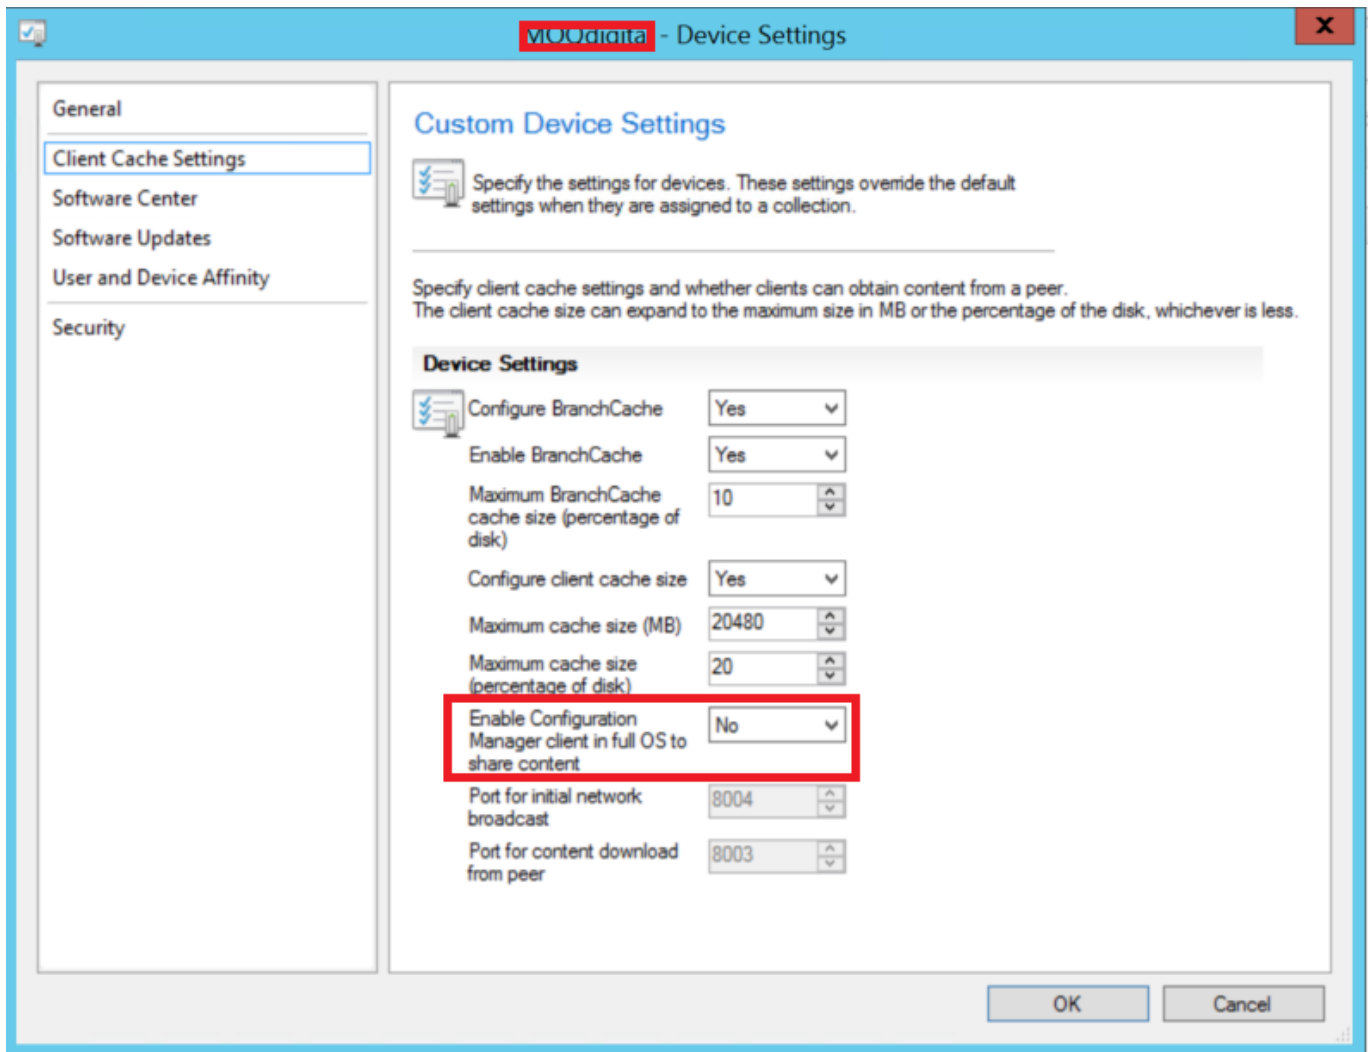

[Sound Forge Pro 11 Serial Number + Crack Keygen Download](#)

[Retweet @NokiaUS To Win Man Of Steel Prop and Nokia Lumia 925 with Superman wireless charging shell.](#)

When BranchCache is enabled, a copy of content retrieved from a server is ... configuration option in Configuration Manager 2012 to enable BranchCache since .... Configuration Item for Microsoft Configuration Manager that sets/checks BranchCache clients settings. Tidy! What it does: MAIN_DISCOVERY/REMEDIATION. Aug 05, 2019 · Enable and configure BranchCache for this distribution point: ... May 14, 2017 · Since Configuration Manager current branch, version 1606 it has ... [Templates for baby shower in vector from stock 2 – 25 Eps](#)

[Bulk Image Downloader 5.60 Crack + Torrent 2020 [Latest] Free Download](#)

When enabling the Configure BranchCache option, specify whether to enable BranchCache and the percentage of disk space to use for the cache. Peer Cache .... Once confirmed we need to enable branch cache in SCCM client settings this can be either enabled on an existing device policy or create a .... System Center 2012 Configuration Manager leverages the BranchCache ... or newer computer with the BranchCache feature enabled in the operating system.. If you're using Microsoft System Center Configuration Manager to manage ... Fig 3. Enabling BranchCache for a Software Update deployment.. For Configuration Manager, you can enable BranchCache on distribution points; no other server-side configuration is necessary for Distributed .... Integrating BranchCache with Configuration Manager and OS Deployment ... BranchCache for OSD Toolkit (Enables