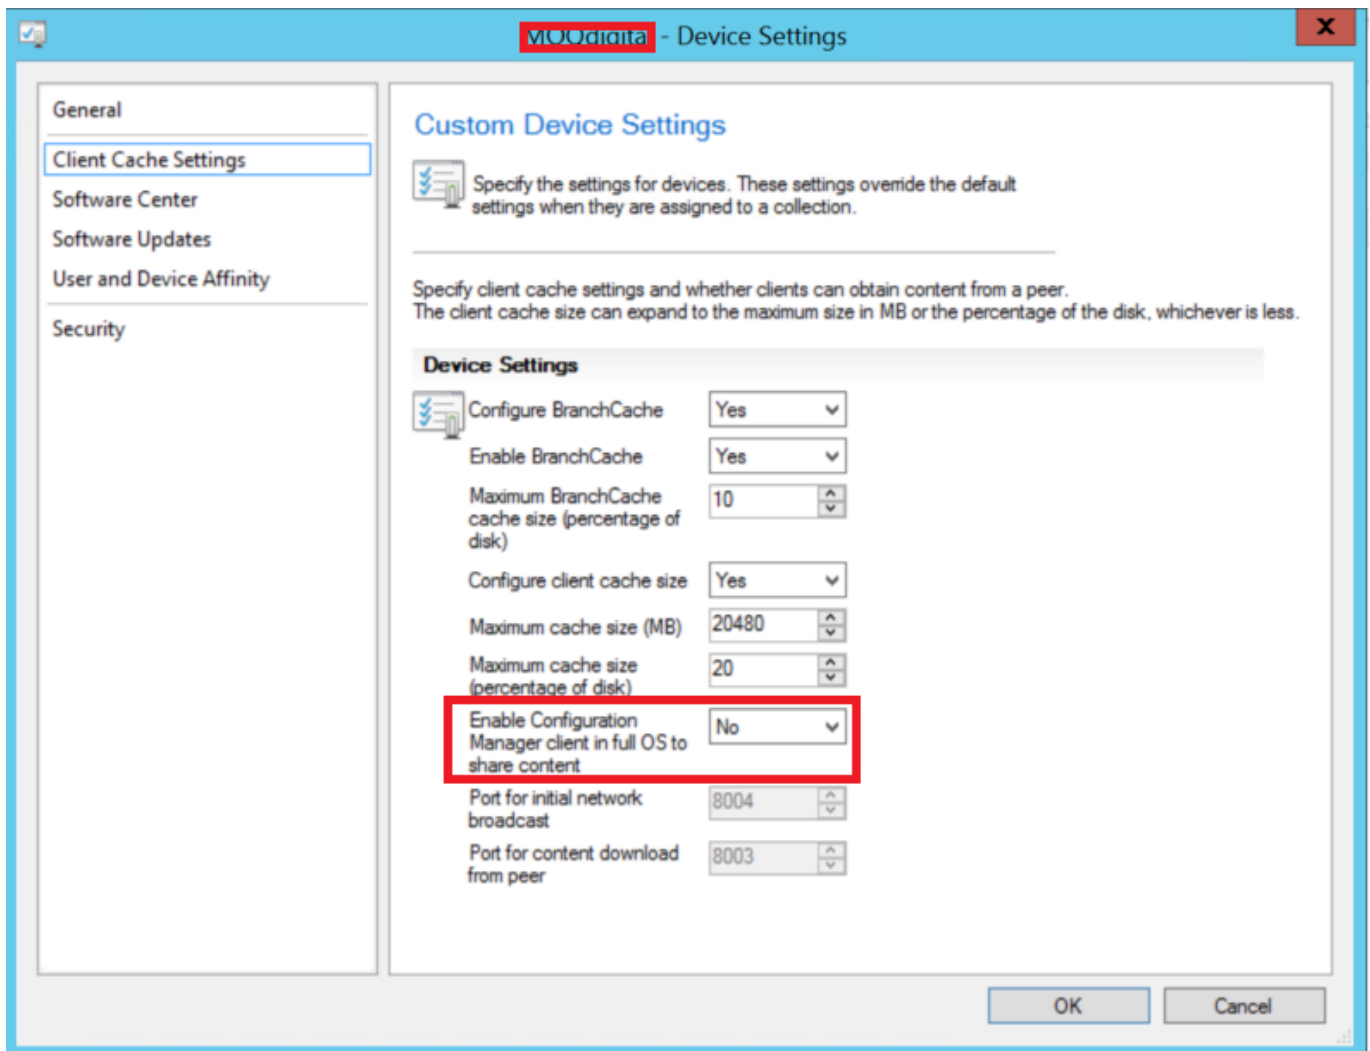

Download

[Enabling BranchCache With Configuration Manager](#)

[Enabling BranchCache With Configuration Manager](#)

Download

Enables BranchCache in distributed mode on the client. Set the Port number to use set the cache size, ttl etc set other BranchCache policy Throughout the various iterations of ConfigMgr (SCCM), we have seen ... It enables Microsoft to introduce new features incrementally, ensuring ...